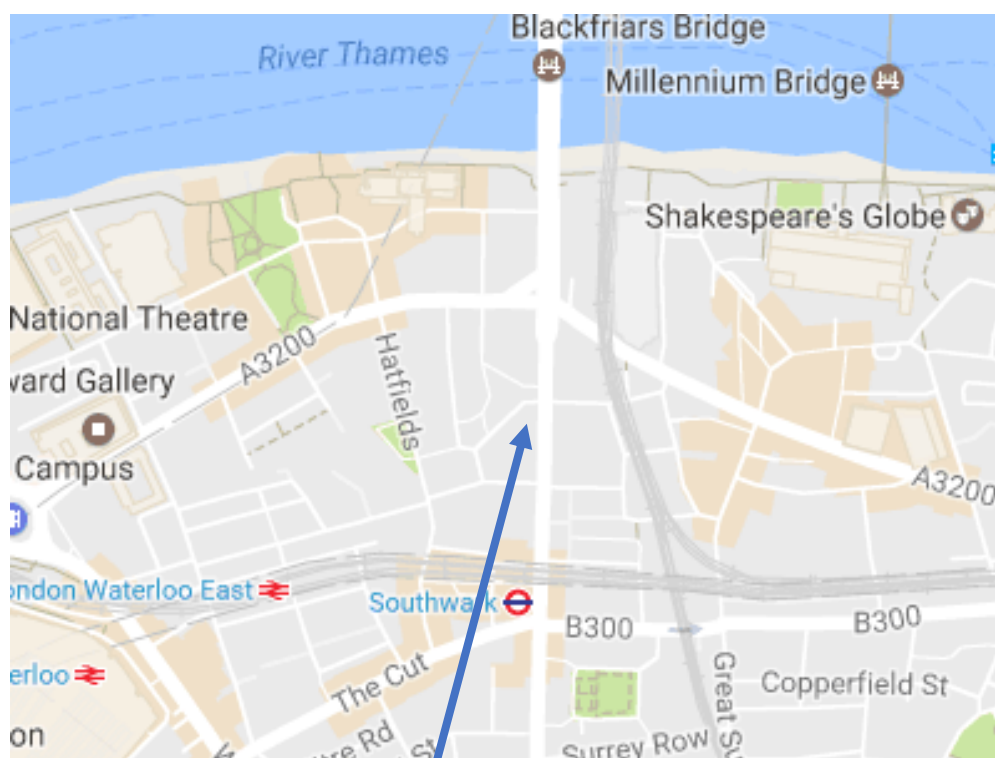

Who is the group for?

- If you enjoy **listening to music**
- If you want to **share your opinions**
- If you like to experience **new music**

Where: Christchurch, 27 Blackfriars Road, London SE1 8NY.

When: Every Friday, throughout the year

Christ Church Southwark

It is set back from the road, in between building works and high rise buildings.

It is a 4-minute walk from Southwark tube.

[Registered Charity Number 1176125.](#)