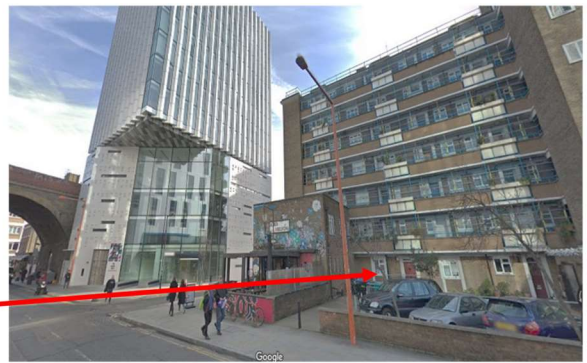

When?

Thursday weekly 12:00 PM -13:30 PM
in **Southwark**

Where to find us:

60a Rowland Hill House, off Union Street, Southwark, SE1 0LU

The entrance is off Union Street, next to the Lord Nelson pub

Transport:

Nearest **tube** stations: Southwark (Jubilee Line) - 3 minute walk away;
Waterloo (Bakerloo, Northern, Waterloo & City, Jubilee lines) – 10 minute walk.

Nearest **rail** stations: Waterloo, or Waterloo East – 10 minute walk away.