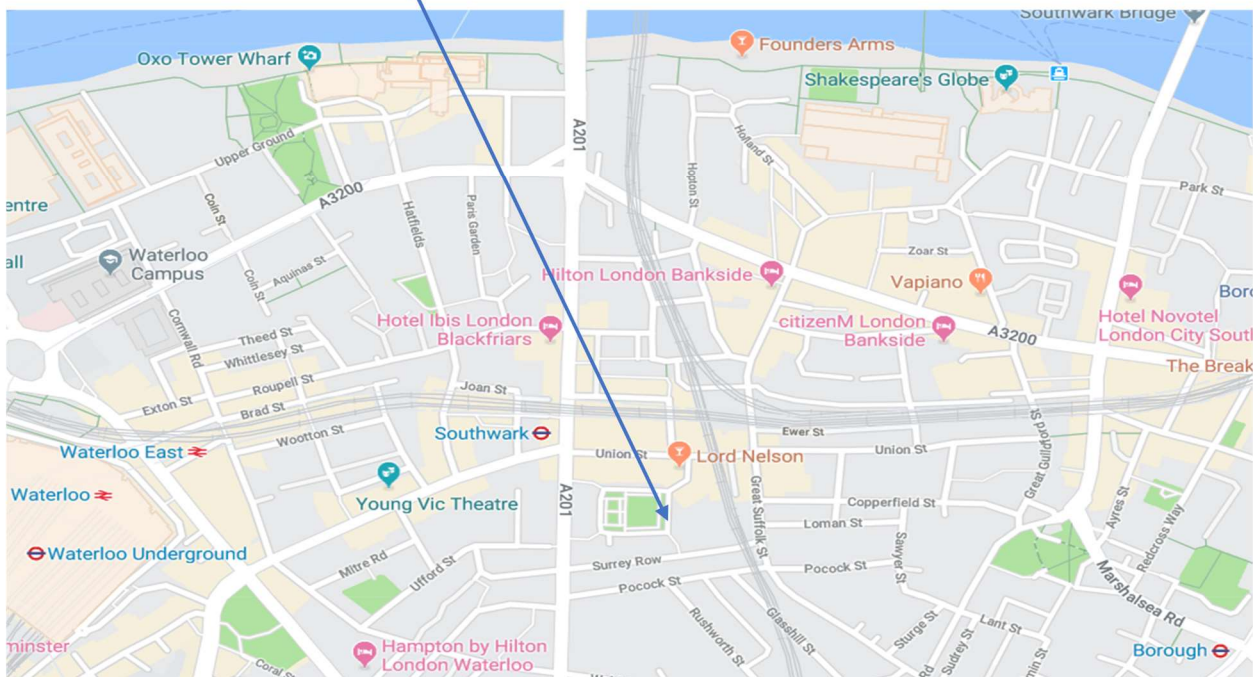

When?

Thursday weekly 12:00 PM -13:30 PM
in **Southwark**

Where to find us:

60a Rowland Hill House, off Union Street, Southwark, SE1 0LU

The entrance is off Union Street, next to the Lord Nelson pub

Transport:

Nearest **tube** stations: Southwark (Jubilee Line) - 3 minute walk away;
Waterloo (Bakerloo, Northern, Waterloo & City, Jubilee lines) – 10 minute walk.

Nearest **rail** stations: Waterloo, or Waterloo East – 10 minute walk away.