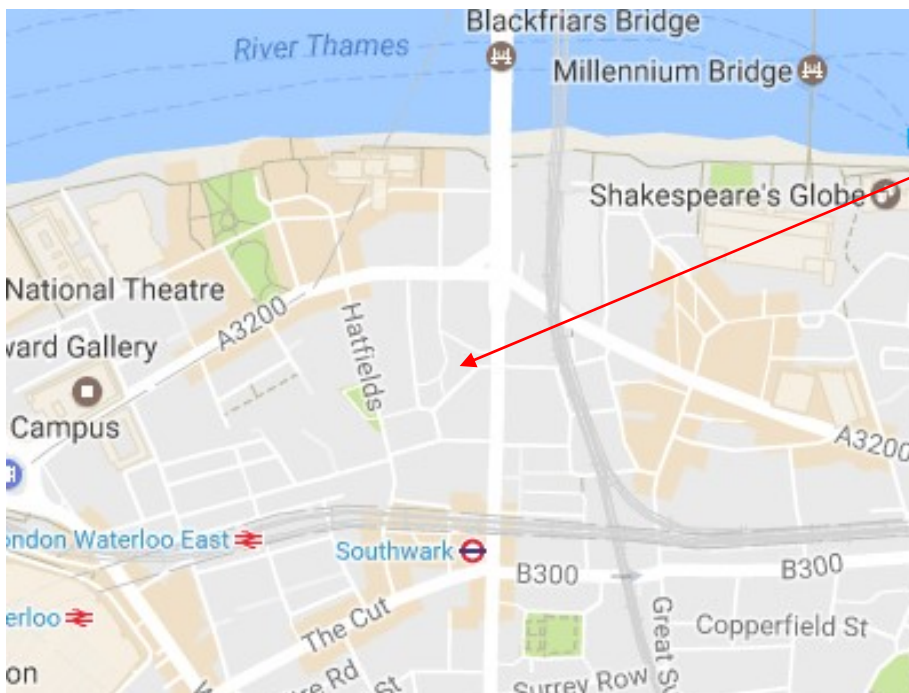

## Where to find us:

Christ Church Southwark, 27 Blackfriars Road, SE1 8NY

Use the side door towards the back of the church

Christ Church is set back from the Road.

## Transport:

Southwark **tube** station (Jubilee Line) - 4 minute walk away.

Nearest **rail** stations: Waterloo, or Waterloo East

**Buses:** 40, 63 (Stop: Stamford Street)

Any problems: call **Sally 07885 288 943** / [sally@aphasiareconnect.org](mailto:sally@aphasiareconnect.org)