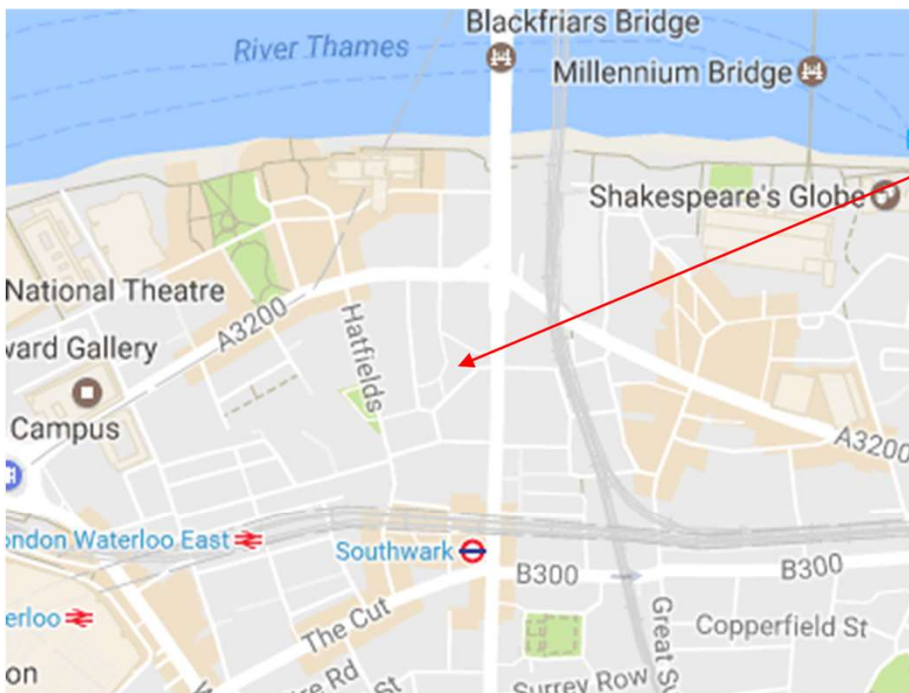

Christ Church Southwark, 27 Blackfriars Road, SE1 8NY

Use the side door towards the back of the church

Christ Church is set back from the Road.

Transport:

Southwark **tube** station (Jubilee Line) - 4 minute walk away.