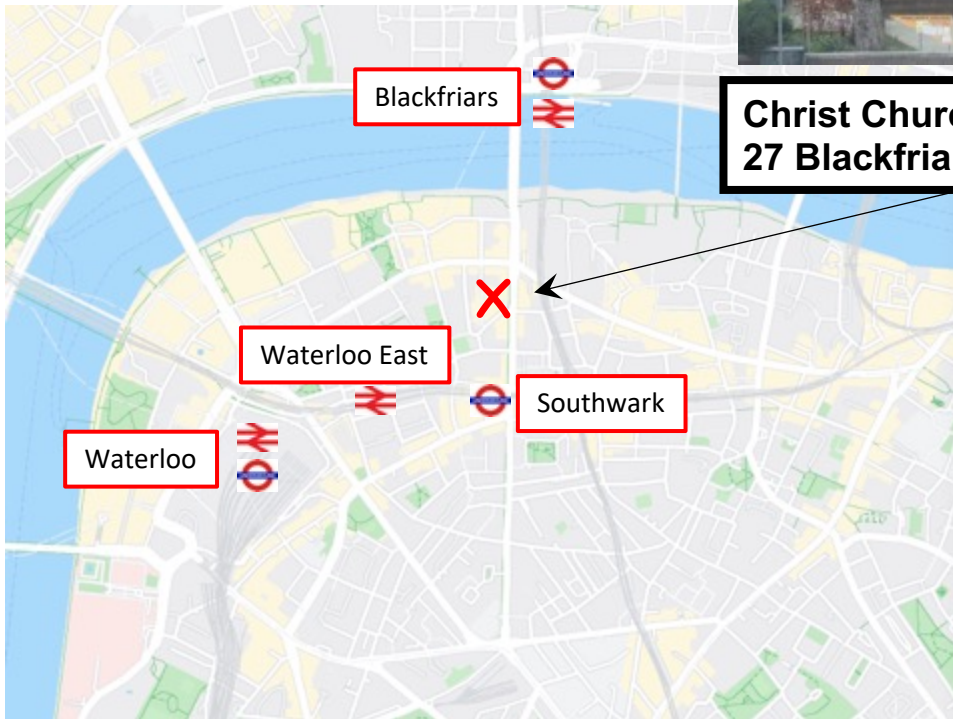

Email: info@aphasiareconnect.org

How to get here

**Christ Church Southwark,
27 Blackfriars Road, SE1 8NY**

Southwark **tube** station (Jubilee Line)

Nearest **rail** stations: Waterloo, or Waterloo East

Buses: 40, 63 (Stop: Stamford Street)