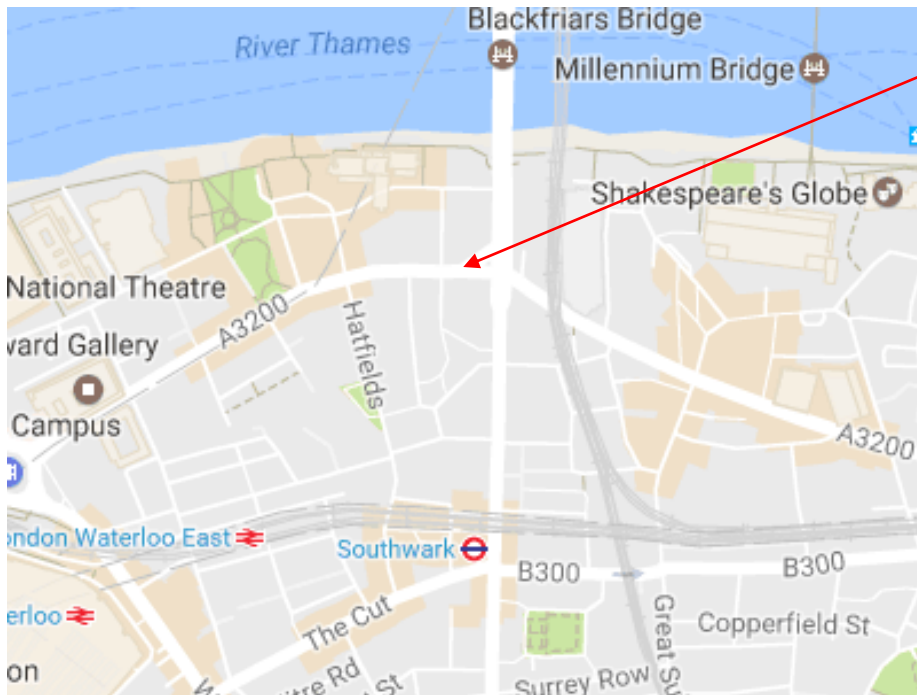

## Where to find us:

Christ Church Southwark, 27 Blackfriars Road, SE1 8NY

Use the side door towards the **back of the church**

Christ Church is set back from the Road.

## Transport:

Southwark **tube** station (Jubilee Line) - 4 minute walk away.

Nearest **rail** stations: Waterloo, or Waterloo East

**Buses:** 40, 63 (Stop: Stamford Street)

Any problems: call **Sally 07885 288 943** / [sally@aphasiareconnect.org](mailto:sally@aphasiareconnect.org)